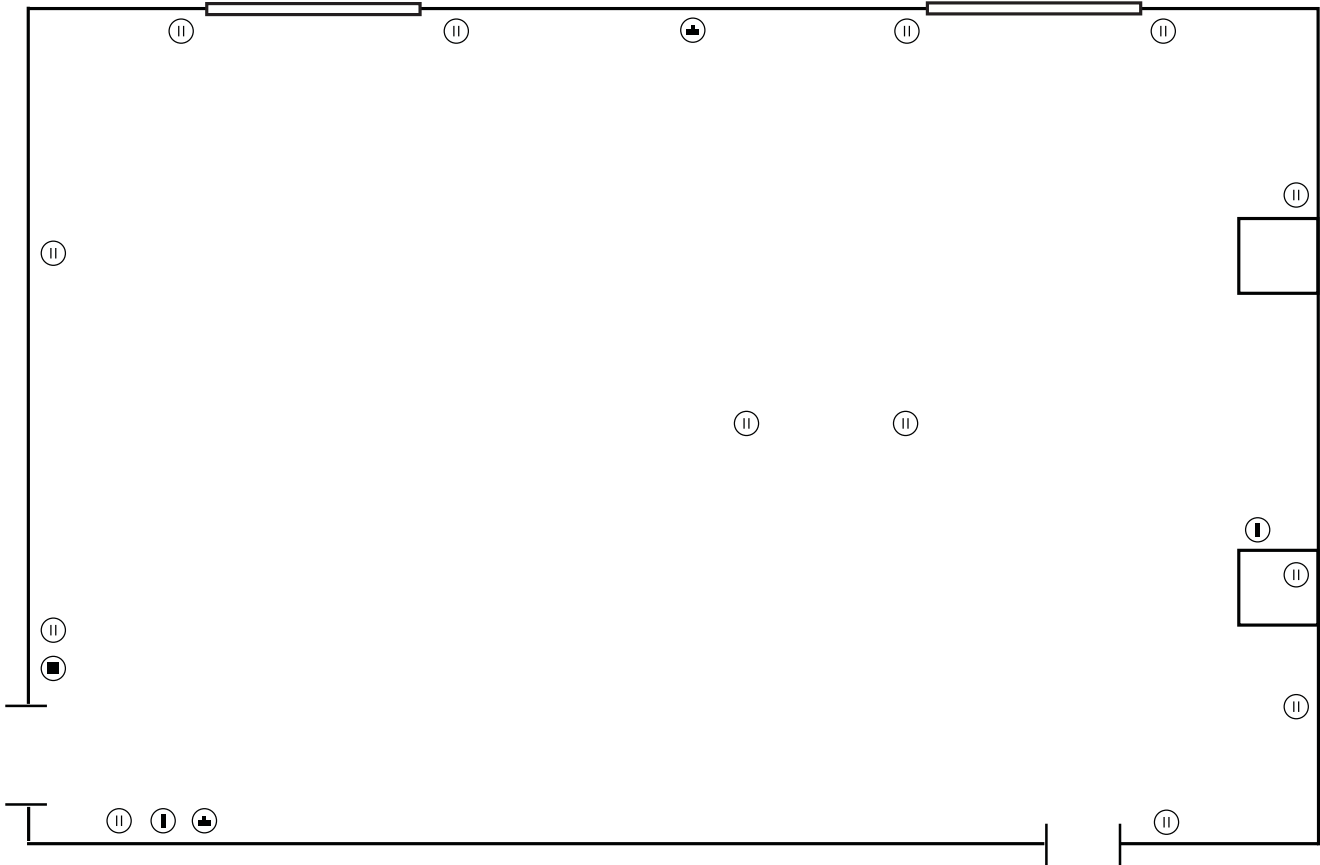

Snow Canyon Room

- - Data Access
- Ⓜ - Electrical Outlet
- Ⓛ - Light Switch
- Ⓢ - Telephone Jack

Specifications

Dimensions: (LxWxH) 59' X 37' X 18'

Square Footage: 2,183 sq. ft.

Seating

| | |
|---------------|-----|
| Banquet | 168 |
| Classroom | 120 |
| Hollow Square | 52 |
| Reception | 221 |
| Theatre | 233 |